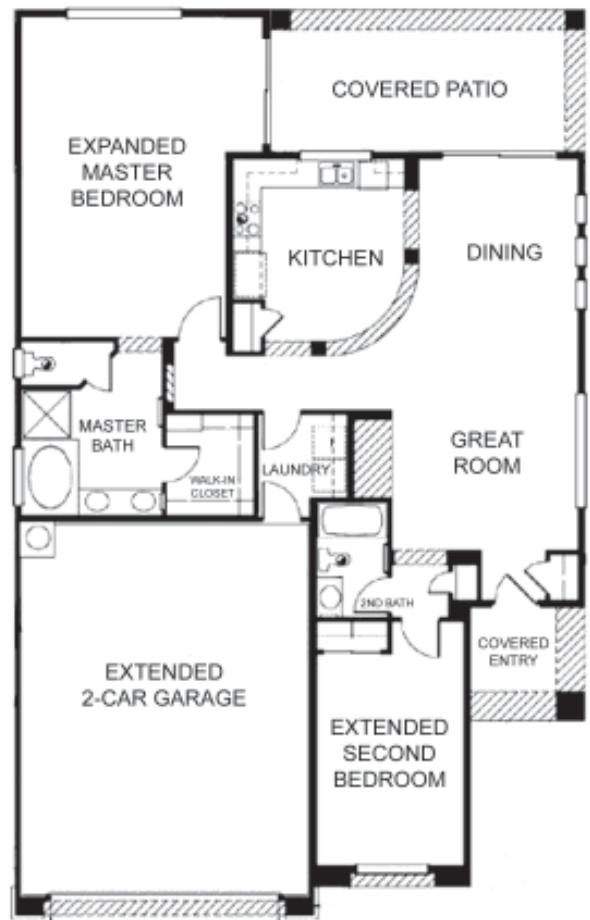

ANTHEM GOLF & COUNTRY CLUB RENTAL HOUSE

Like New and Highly Upgraded!

Master Bath has Tile Floor, Double Vanity Sinks, Separate Tub & Shower, and Walk-in Closet

Beautiful Golf Green and Mountain View

Kitchen has Granite-Tile Countertops, New Appliances and Upgraded Cabinets

"Centennial" Series Rare & Expanded "Aspen" Floor Plan

- Huge Expanded Master Bedroom
- Large Extended Second Bedroom
- Master Bath with Separate Tub & Shower
- Full Second Bath near Second Bedroom
- 1,554 square feet per Assessor
- Extended 2-Car Garage with Opener
- Beautiful Golf Green & Mountain Views
- Washer & Dryer Included
- Side-by-Side Refrigerator Included
- Gas Range, Microwave, and Dishwasher
- Granite Countertops in Kitchen
- Tile Floor Throughout (except Bedrooms)
- Water Softener & Reverse/Osmosis System
- Ceiling Fans Throughout
- 2 1/2" Wood Blinds