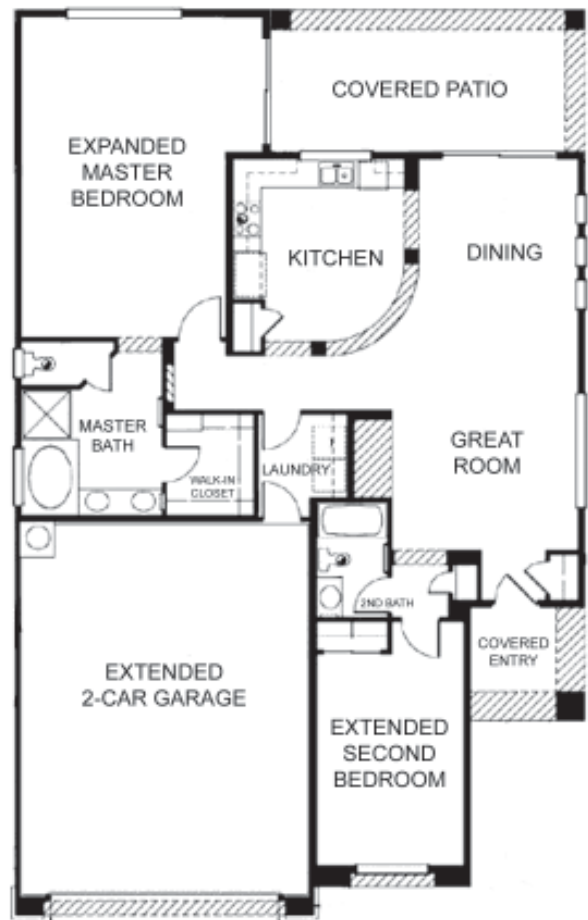

ANTHEM GOLF & COUNTRY CLUB RENTAL HOUSE

Like New and Highly Upgraded!

Master Bath has Tile Floor, Double Vanity Sinks, Separate Tub & Shower, and Walk-in Closet

Beautiful Golf Green and Mountain View

Kitchen has Granite-Tile Countertops, New Appliances and Upgraded Cabinets

"Centennial" Series Rare & Expanded "Aspen" Floor Plan

- Huge Expanded Master Bedroom
- Large Extended Second Bedroom
- Master Bath with Separate Tub & Shower
- Full Second Bath near Second Bedroom
- 1,550 square feet per Builder
- Extended 2-Car Garage with Opener
- Beautiful Golf Green & Mountain View
- New Washer & Dryer
- New Side-by-Side Refrigerator
- New Gas Range & Microwave
- Granite Tile Countertops in Kitchen
- Tile Floor Throughout (except Bedrooms)
- Water Softener & Reverse/Osmosis System
- New Ceiling Fans Throughout
- New 2 1/2" Wood Blinds (on order)