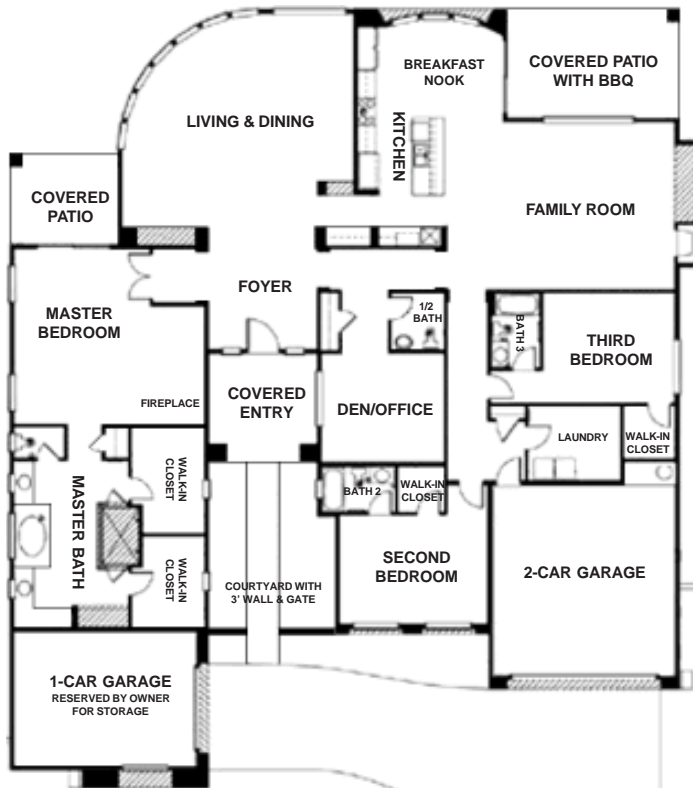

ANTHEM GOLF & COUNTRY CLUB FURNISHED RENTAL HOME

Backyard Spa with Water Feature

Golf & Mountain Views

“Excelsior” Series “Castile” Model Floor Plan

Upgraded Front Elevation “B” with Stone

- 3 Bedrooms plus Den/Office
- 3.5 Baths (every bedroom has a private bath)
- 2-Car Garage with Opener
- 3,716 square feet per Assessor
- Modern Kitchen with all the Appliances
- Granite-slab Kitchen Countertops
- Master Bedroom has King Size Bed & Fireplace
- Master Bath has “Jetted Tub” & Separate Shower
- Large 2nd & 3rd Bedrooms with Walk-in Closets
- Laundry Room with Front-loading Washer/Dryer
- Window Shutters Throughout
- Quality Ceiling Fans & Light Fixtures Throughout
- Multi-tone Interior Paint Throughout
- Family Room with 58” HD-TV & Surround Sound
- Built-in BBQ in Backyard
- Two Backyard Covered Patios
- Professional Desert Landscaping (front & back)

The large Living/Dining area has many windows which provide a wonderful view of the landscaped backyard and Golf course when desired. Plenty of seating and a mini-grand Player Piano is available to enjoy.

The Family Room (adjacent to kitchen) provides fantastic entertainment with a 58" HD-TV, Blu-ray DVD Player, VHS Player, CD Player, Radio Receiver, Surround Sound System, Fireplace, and plenty of seating for all to Enjoy.

The Master Bedroom features a King size Bed, TV, Fireplace, Chair with Ottoman, and Slider to Covered Patio.

Master Bath features "Jetted Tub", Separate Shower for Two, Double Sinks, Vanity, and Two Walk-in Closets.