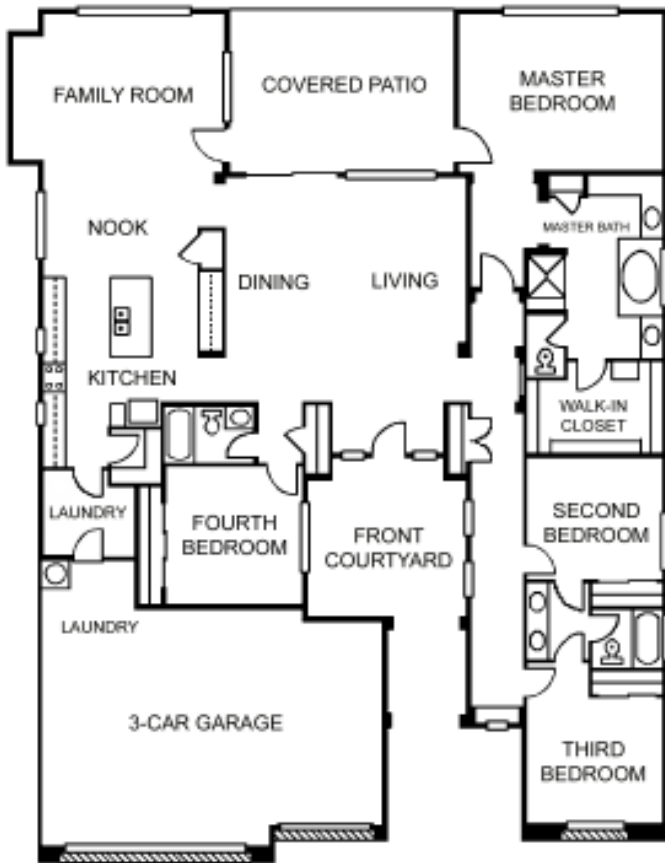

ANTHEM GOLF & COUNTRY CLUB RENTAL HOUSE

Like New Home with Nice Upgrades!

“Cascade” Series “Tacoma” Floor Plan:

This Home Features:

- 4 Bedrooms
- 3 Bathrooms
- 3-Car Garage with Opener
- Covered Patio
- 2,792 sq. ft. per Builder
- Granite-slab Kitchen Countertops
- Gas Cooktop
- Stainless-steel Built-in Microwave
- Stainless-steel Built-in Oven
- Stainless-steel Dishwasher
- Stainless-steel Undermount Kitchen Sink
- Cherry Cabinets Throughout
- Water Softener and R/O System
- Wood Shutters on Windows
- Jetted Tub in Master Bathroom
- Large Floor Tile and New Carpet
- Two-tone Interior Paint
- Landscaped Front and Back Yards
- Private Backyard with Mountain Views