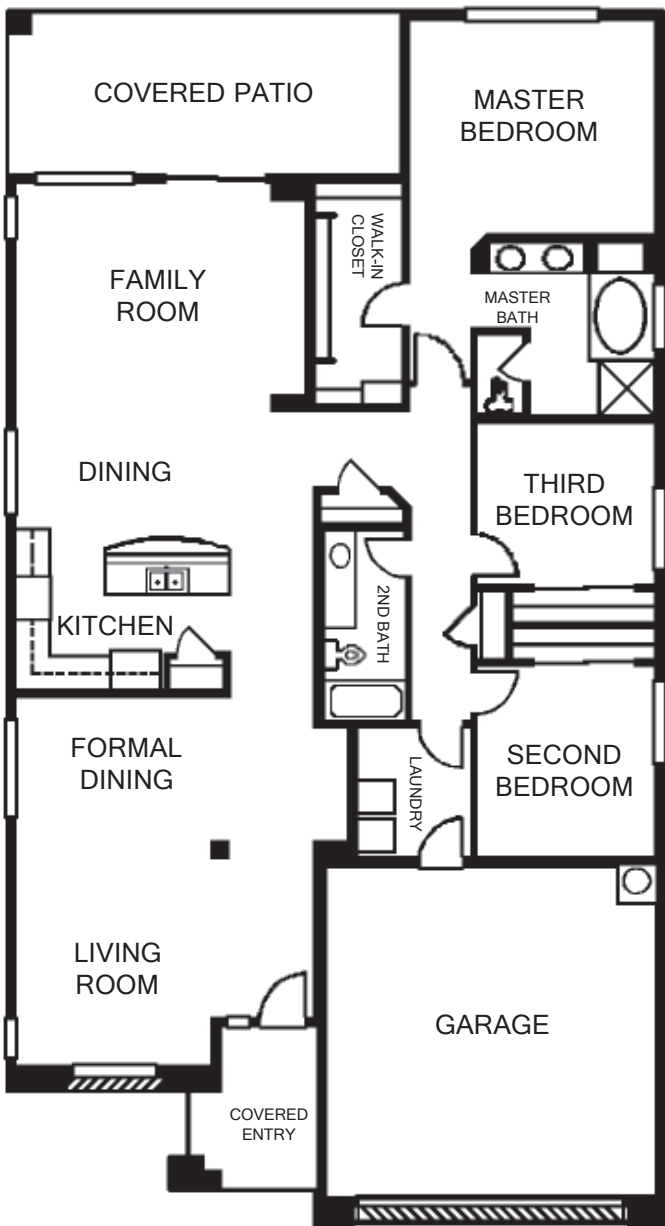

ANTHEM GOLF & COUNTRY CLUB RENTAL HOUSE

Nicely Upgraded Home with Wonderful Golf & Mountain Views

- 3 Bedrooms and 2 Full Bathrooms
- 2,072 square feet per Builder
- Large Tile Throughout (except bedrooms)
- Quality Ceiling Fans Throughout
- Gas Range, Microwave, and Dishwasher
- Side-by-Side Refrigerator with Dispenser
- Washer & Dryer (included)
- Water Softener & R/O System
- 2 1/2" Real Wood Window Blinds